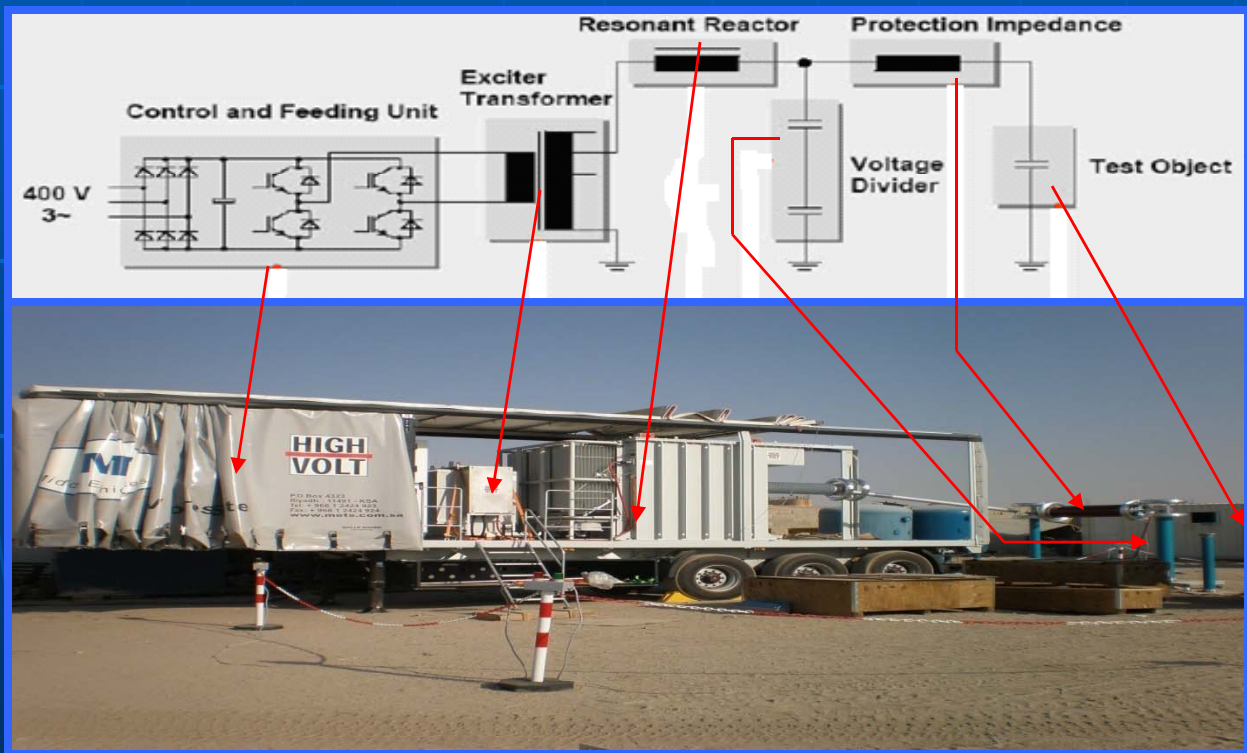

## INTRODUCING THE NEW EHV RESONANT TEST SYSTEM

**The Complete Test Solution for your AC Hi- Pot needs**

**Up to 260kV AC, 83A, 20 to 300 Hz Frequency Range & 1650 (3909) nF max. load Capability**

**Middle East Technical Services Est. – METS**