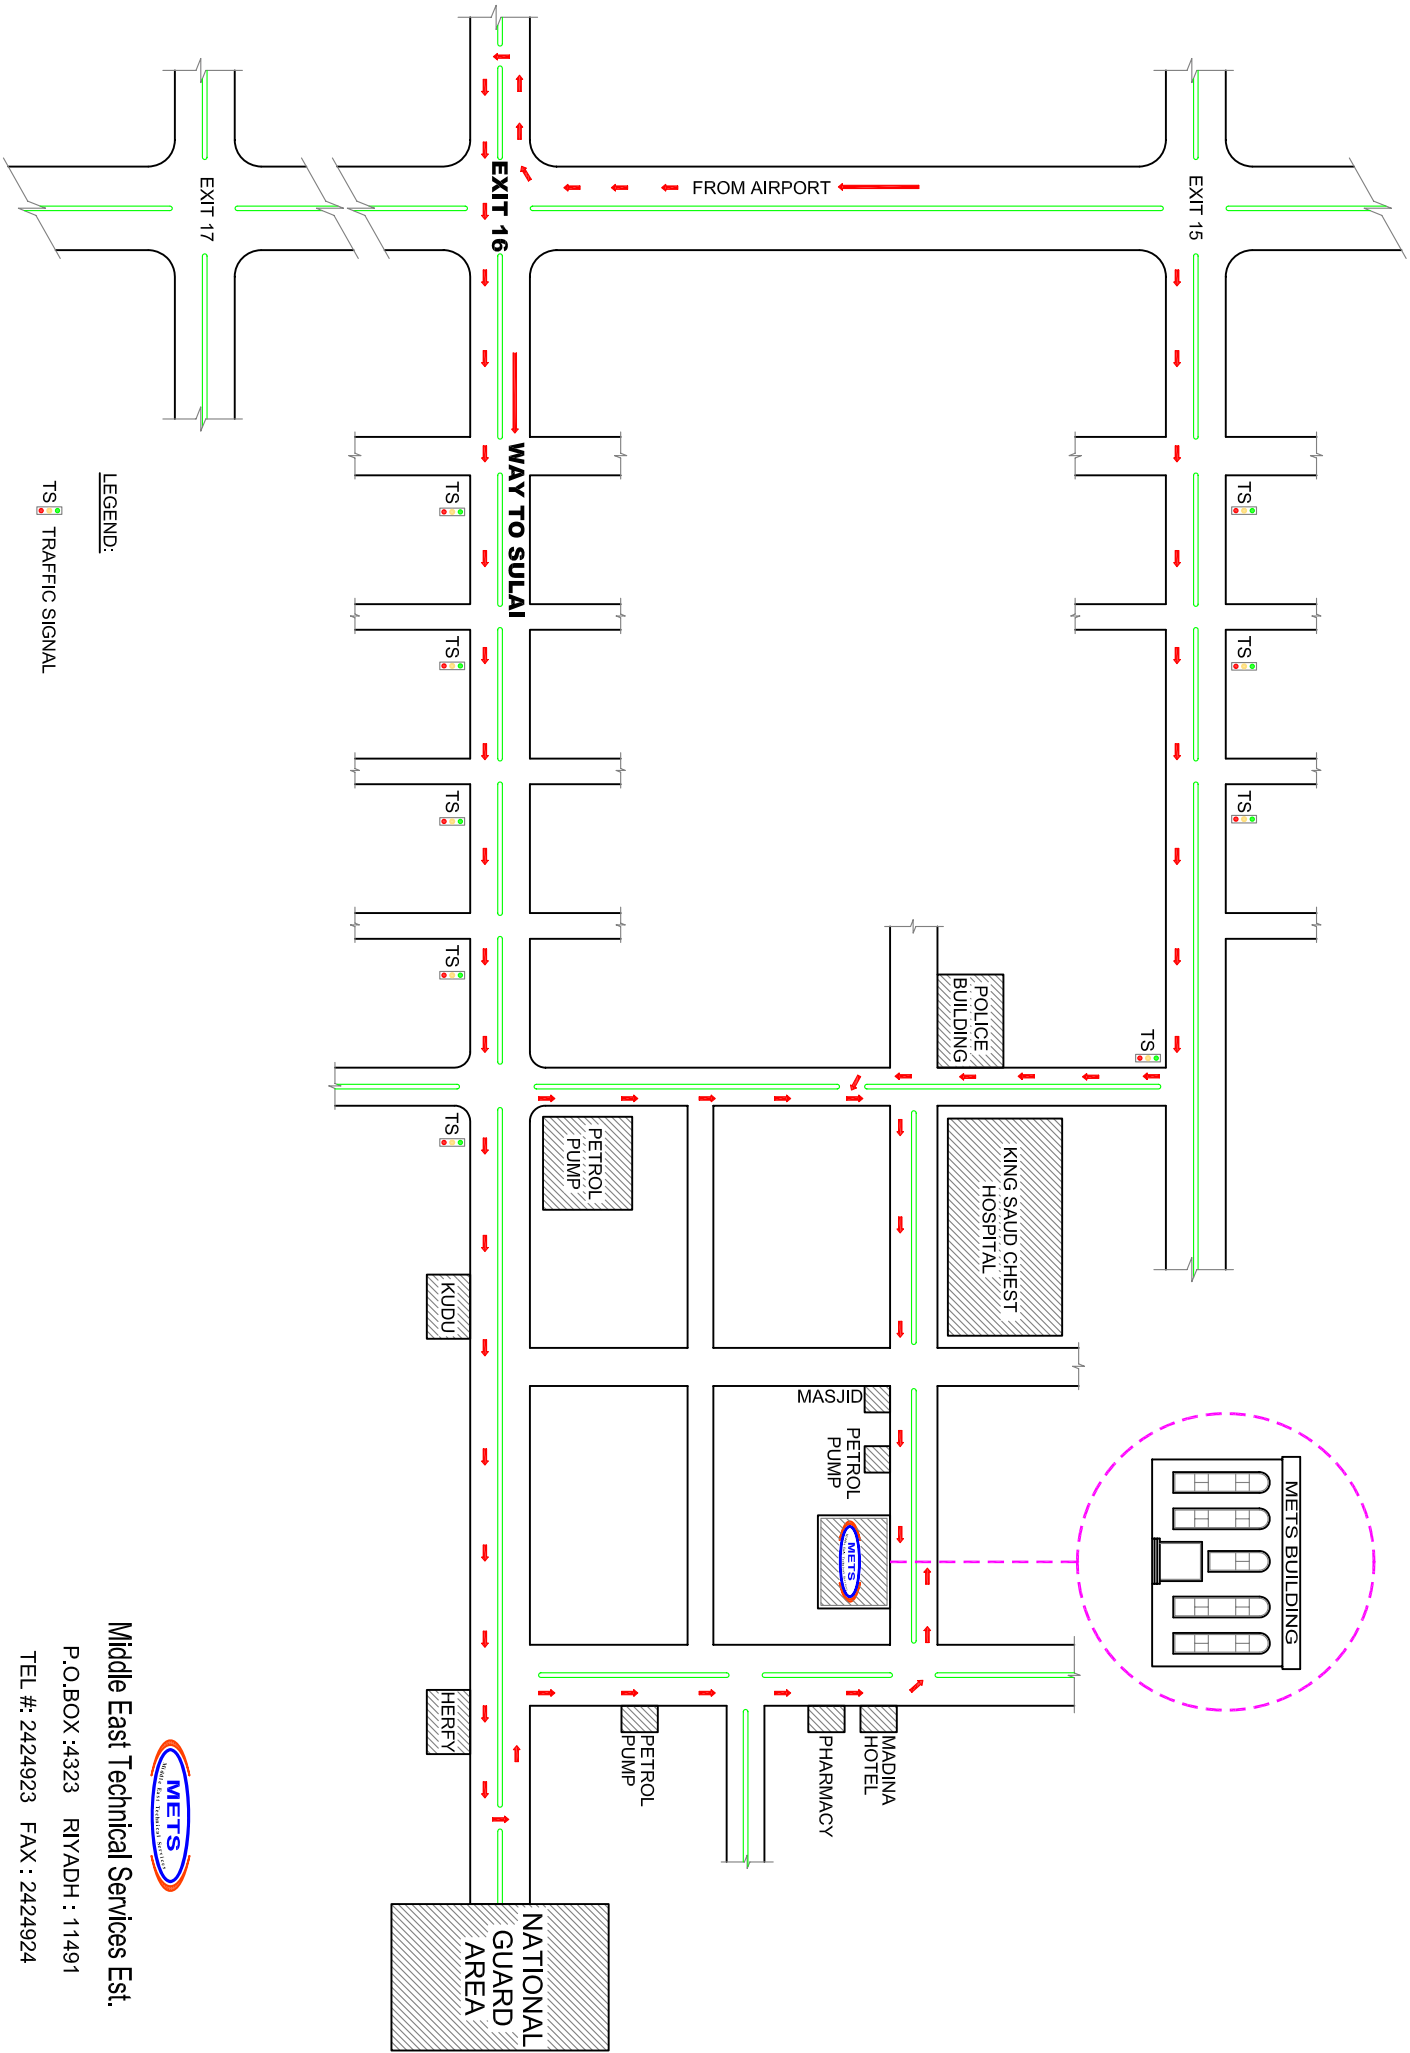

LOCATION MAP FOR METS

LEGEND:

TS  TRAFFIC SIGNAL

Middle East Technical Services Est.

P.O.BOX :4323 RIYADH : 11491

TEL #: 2424923 FAX : 2424924