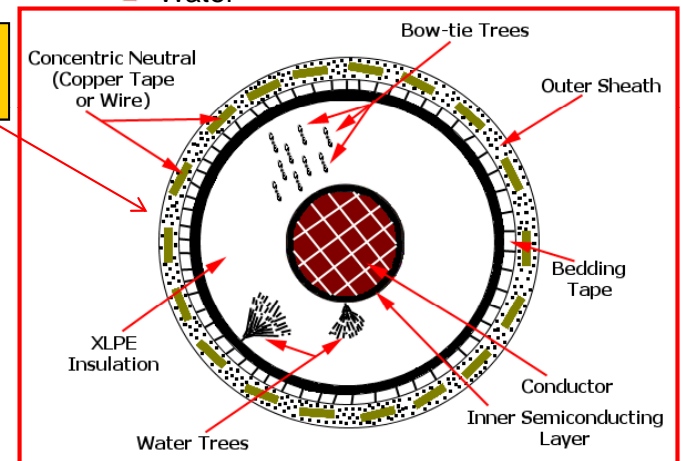

Field Testing and Diagnostics Tools for Medium Voltage Cable-Tangent Delta HV Diagnostic Model HVA60

Latest T.D. Diagnostic Test Set using "Blue Tooth"

" Water Trees " in a XLPE or PE Cable

Recipe

- 50 Hz (or 60Hz) (Electric Field)
- Water

Typical XLPE Cable (Single Core)

" WATER TREES " SAMPLES:

Middle East Technical Services Est. – METS
P.O. Box 4323-Riyadh 11491- Tel: (01) 242 4923- Fax: (01) 242 4924
website: www.mets.com.sa

FOR INQUIRIES PLS .
 CALL:
Testing & Comm. Team
 RIC D. CRUZ
 Mob. No. 0502-123827
 email:- rcruz@mets.com.sa