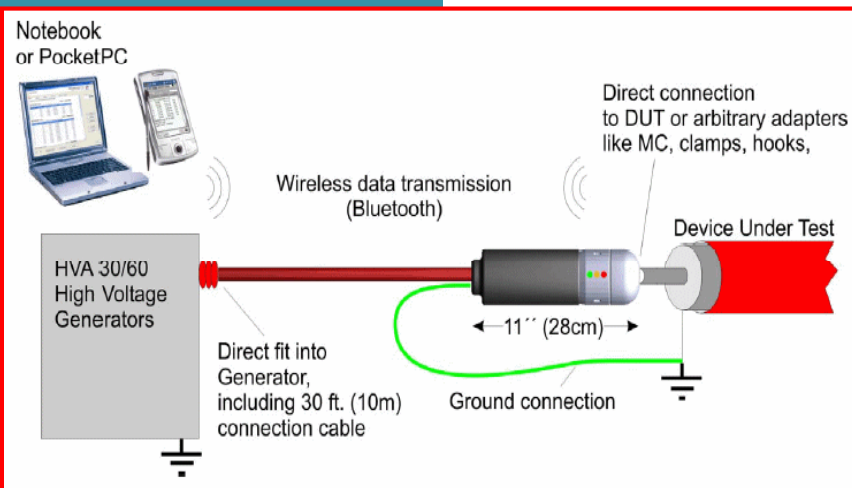

Field Testing and Diagnostics Tools for Medium Voltage Cable-Tangent Delta HV Diagnostic Model HVA60

Latest T.D. Diagnostic Test Set using "Blue Tooth"

" Water Trees " in a XLPE or PE Cable

Recipe

- 50 Hz (or 60Hz) (Electric Field)
- Water